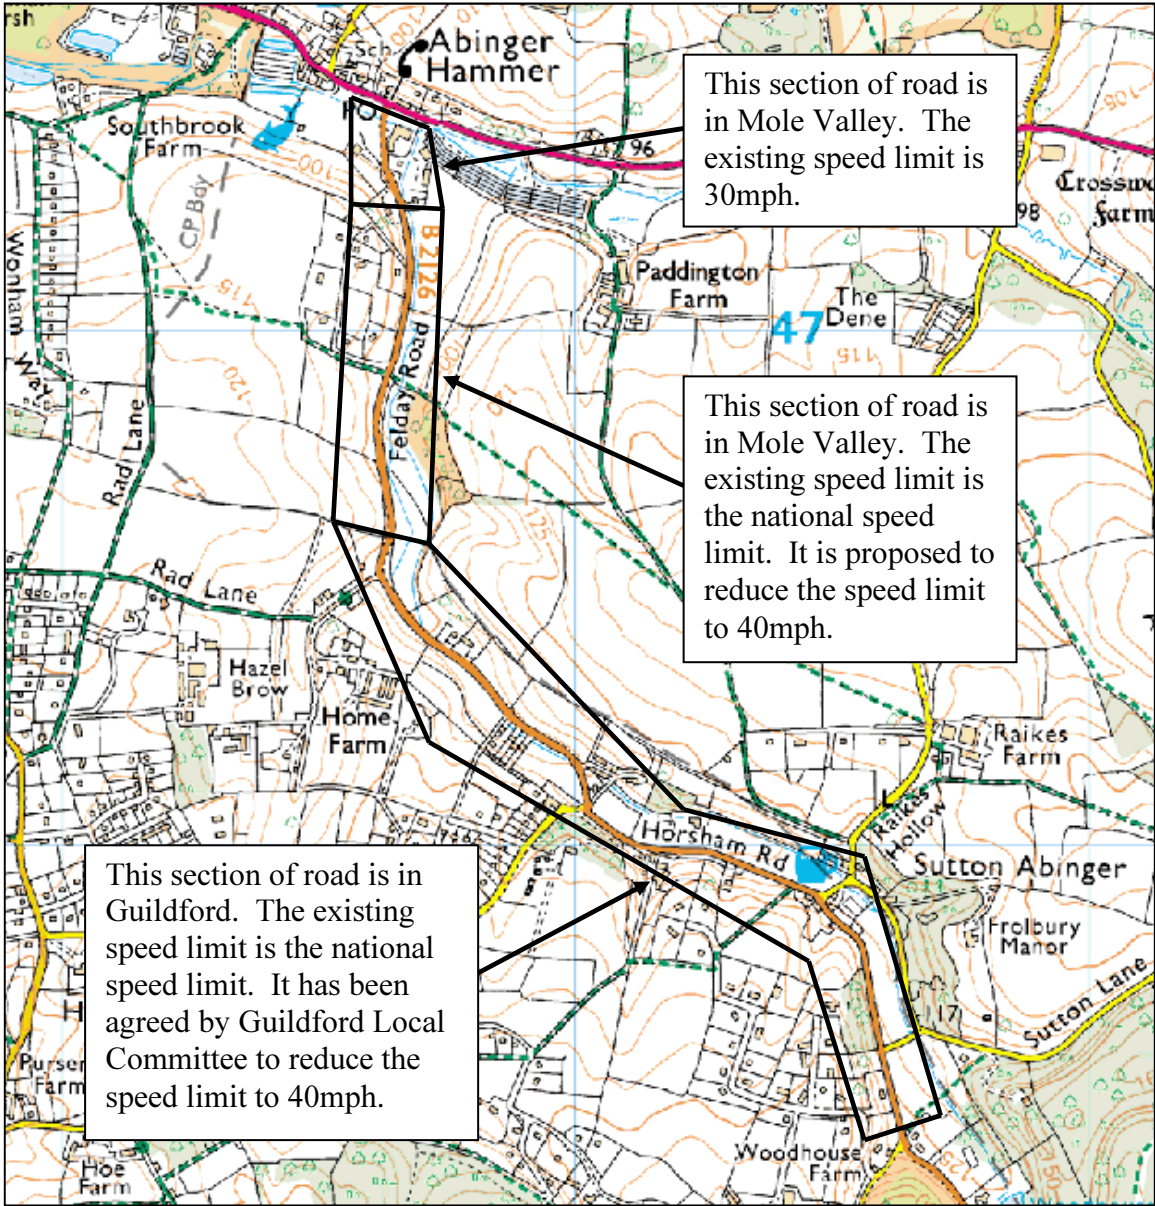

Location Plan  
B2126 Felday Road – Speed Limit Assessment

This page is intentionally left blank